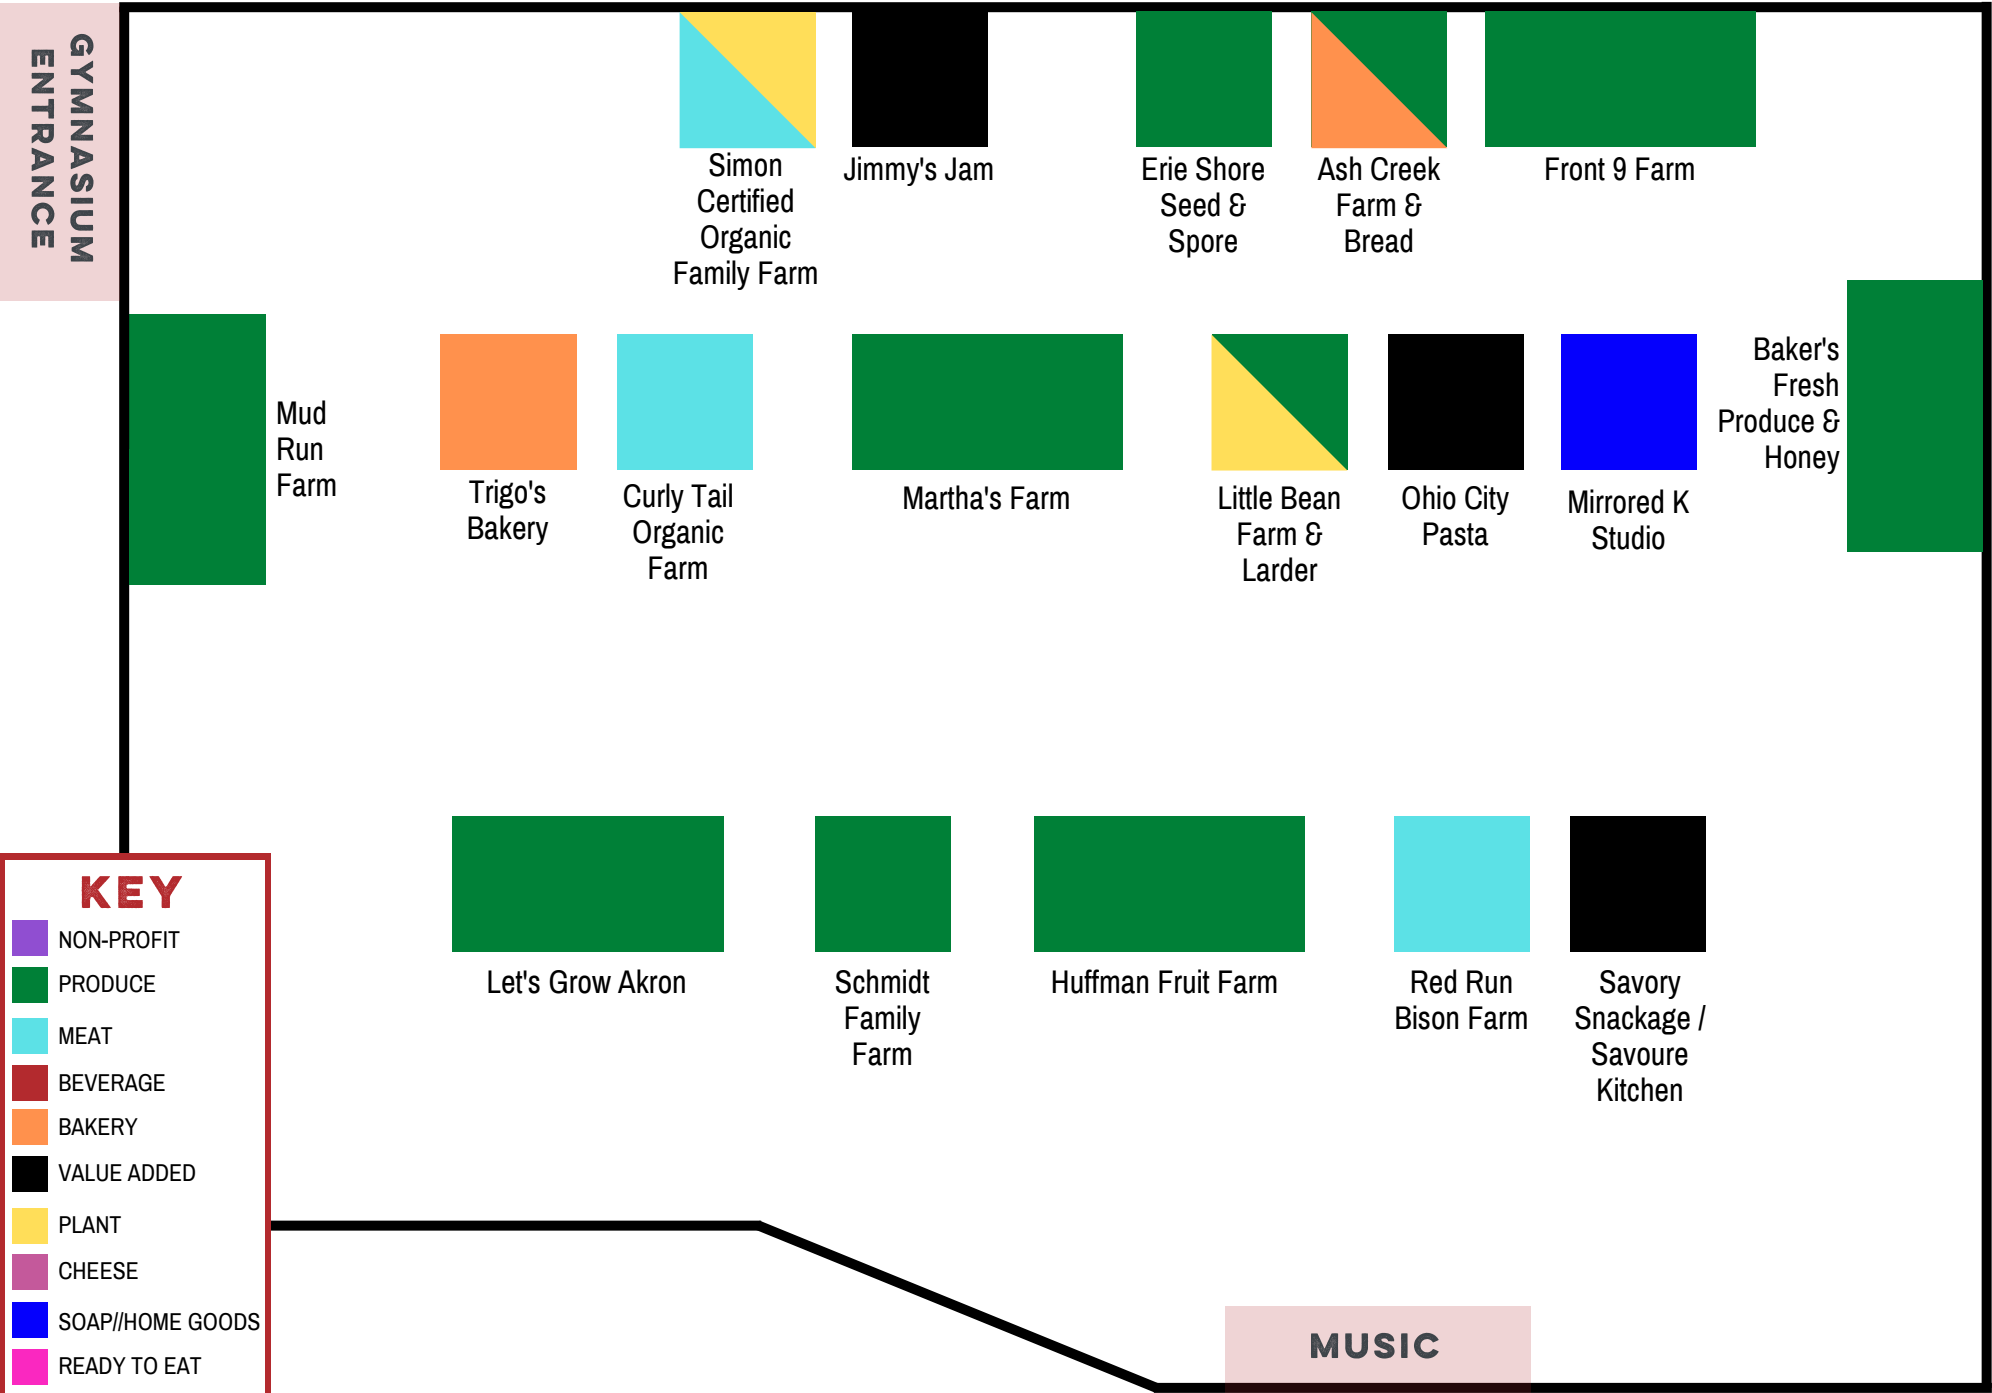

# MARKET MAP (OUTSIDE)

Not all vendors attend every week.

**PARKING LOT**

**GRASSY SPACE**

Infinite Garden  
Farm

Tierra Verde  
Farms

Tea Hills Farms

## KEY

- NON-PROFIT
- PRODUCE
- MEAT
- BEVERAGE
- BAKERY
- VALUE ADDED
- PLANT
- CHEESE
- SOAP//HOME GOODS
- READY TO EAT

**MAIN ENTRANCE TO  
OLD TRAIL SCHOOL**

**CURBSIDE PICKUP  
DOOR**

Red Bean Bakes

Ms. Julie's  
Kitchen

Yada Yada Coffee

METZ - CLOSED

MAIN ENTRANCE TO  
OLD TRAIL SCHOOL

CAFETERIA  
ENTRANCE

STAIRS DOWN  
TO GYMNASIUM

CAFETERIA  
EXIT

# MARKET MAP (GYMNASIUM)

Not all vendors attend every week.

GYMNASIUM  
ENTRANCE

**KEY**

- NON-PROFIT
- PRODUCE
- MEAT
- BEVERAGE
- BAKERY
- VALUE ADDED
- PLANT
- CHEESE
- SOAP//HOME GOODS
- READY TO EAT

MUSIC